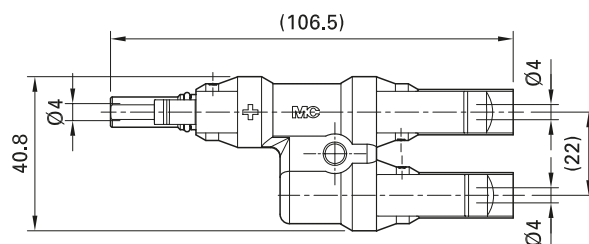

Branch socket, branch plug MC4

PV-AZB4

PV-AZS4

| Order No. | Type | Description | Approvals |
|-----------|---------|---------------|---|
| 32.0018 | PV-AZB4 | Branch socket |  |
| 32.0019 | PV-AZS4 | Branch plug | |

Sealing caps page 43

Unlocking tool page 48

Assembly Instructions MA250

www.staubli.com/electrical