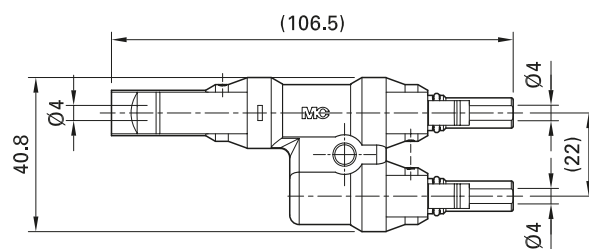

Branch socket, branch plug MC4

PV-AZB4

PV-AZS4

| Order No. | Type | Description | Approvals |
|-----------|---------|---------------|---|
| 32.0018 | PV-AZB4 | Branch socket |  |
| 32.0019 | PV-AZS4 | Branch plug | |

Sealing caps page 43

Unlocking tool page 48

Assembly Instructions MA250

www.staubli.com/electrical